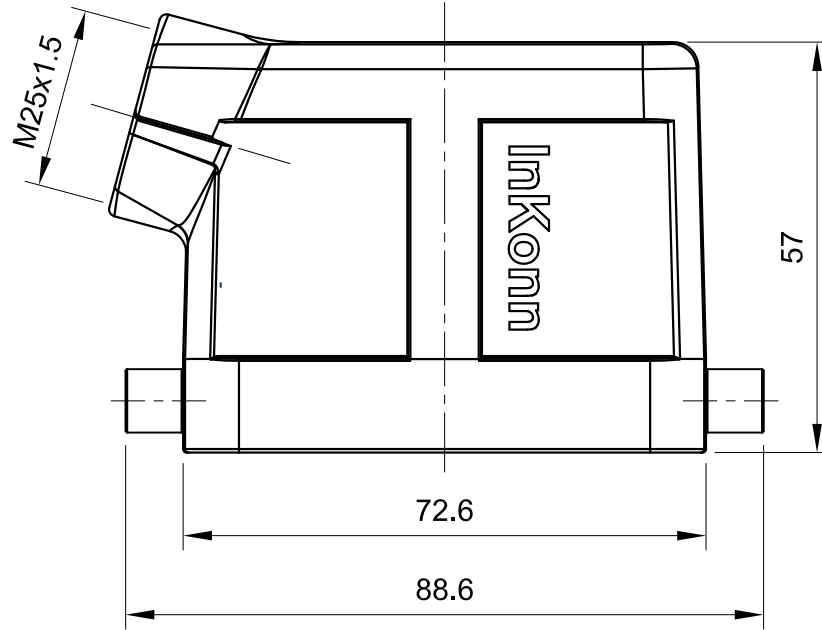

B

B

C

C

D

D

 InKonn (Suzhou) Electric Technology Co.,Ltd.	 All Dimensions in mm Original Size DIN A4	Date 2019-07-10	Drawing No. TC9012428	Rev. A00	Scale 1:1
	Part No. 10 11 010 0102 Type Name HB10-SE-DR-M25	Created by Shuxu Huang	Checked by Yiyi Luo	Page 1/1	

1

2

3

4

5

6