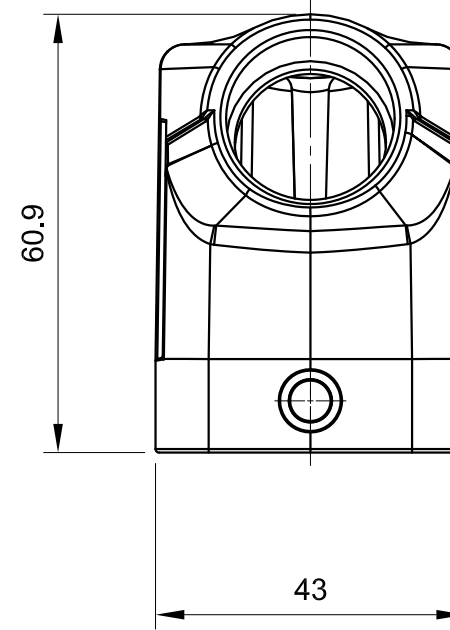

B

B

C

C

D

D

 InKonn (Suzhou) Electric Technology Co.,Ltd.	 All Dimensions in mm Original Size DIN A4	Date 2019-07-10	Drawing No. TC9012428	Rev. A00	Scale 1:1
	Part No. 10 11 010 0102 Type Name HB10-SE-DR-M25	Created by Shuxu Huang	Checked by Yiyi Luo	Page 1/1	